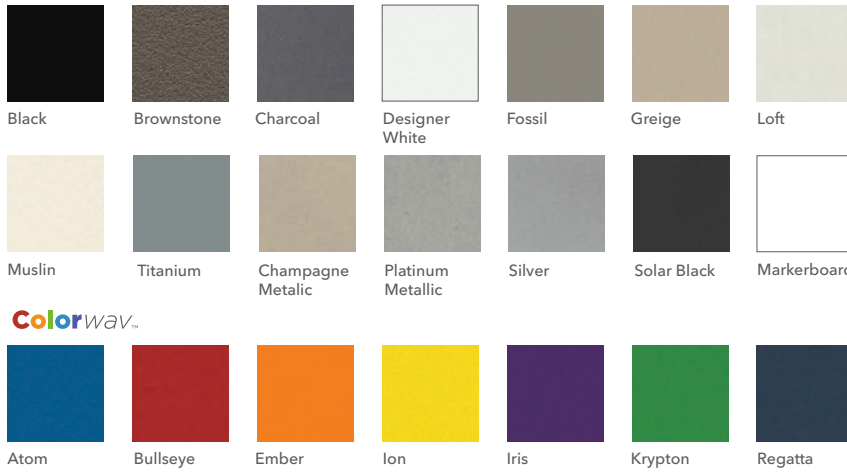

Finishes

Paints