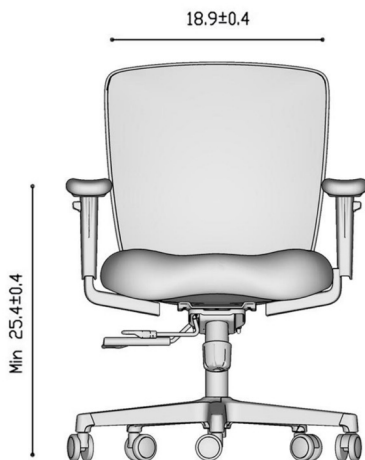

Zone Too was designed to provide a well-balanced workhorse of a chair that could accommodate a wide range of users. Whether a user is hard at work analyzing spreadsheets or enjoying cat videos, the Zone Too holds up. It promotes straight posture and reduces strain by offering adjustable height, tilt, and backrest. The sliding seat and adjustable armrests make it easy to find each user's sweet spot in comfort and promote overall productivity. Being highly adaptable, this task chair fits varying body types, heights, and most importantly—**work styles**.

Features and Functionality

Height adjustable Armrest

Adjust the arms up and down to preference to reduce neck and shoulder tension.

Synchro Tilt Mechanism & Seat Slide

With 3 locking positions, 22° back tilt, and a 2" seat depth, it is easy to accommodate different sit styles and body types.

Height Adjustable Backrest

The S shape backrest follows the natural curvature of the user's spine providing ergonomic support

Class 3 Gas Lift

Smooth height adjustment to accommodate varying heights to have secure feet on the floor. Can support 150kg/330 lb.

- **Height:** 35-41.5"
- **Width:** 18.9"
- **Seat Depth:** 23"-25"

FRÍANT

View AR and 3D visual tools, statement of line and more at:

FRÍANT.COM