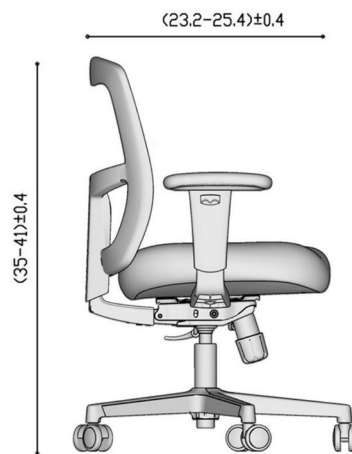

Zone Too was designed to provide a well-balanced workhorse of a chair that could accommodate a wide range of users. Whether a user is hard at work analyzing spreadsheets or enjoying cat videos, the Zone Too holds up. It promotes straight posture and reduces strain by offering adjustable height, tilt, and backrest. The sliding seat and adjustable armrests make it easy to find each user's sweet spot in comfort and promote overall productivity. Being highly adaptable, this task chair fits varying body types, heights, and most importantly—**work styles**.

Features and Functionality

Height adjustable Armrest

Adjust the arms up and down to preference to reduce neck and shoulder tension.

Synchro Tilt Mechanism & Seat Slide

With 3 locking positions, 22° back tilt, and a 2" seat depth, it is easy to accommodate different sit styles and body types.

Height Adjustable Backrest

The S shape backrest follows the natural curvature of the user's spine providing ergonomic support

Class 3 Gas Lift

Smooth height adjustment to accommodate varying heights to have secure feet on the floor. Can support 150kg/330 lb.

- **Height:** 35-41.5"
- **Width:** 18.9"
- **Seat Depth:** 23"-25"

FRÍANT

View AR and 3D visual tools, statement of line and more at:

FRÍANT.COM