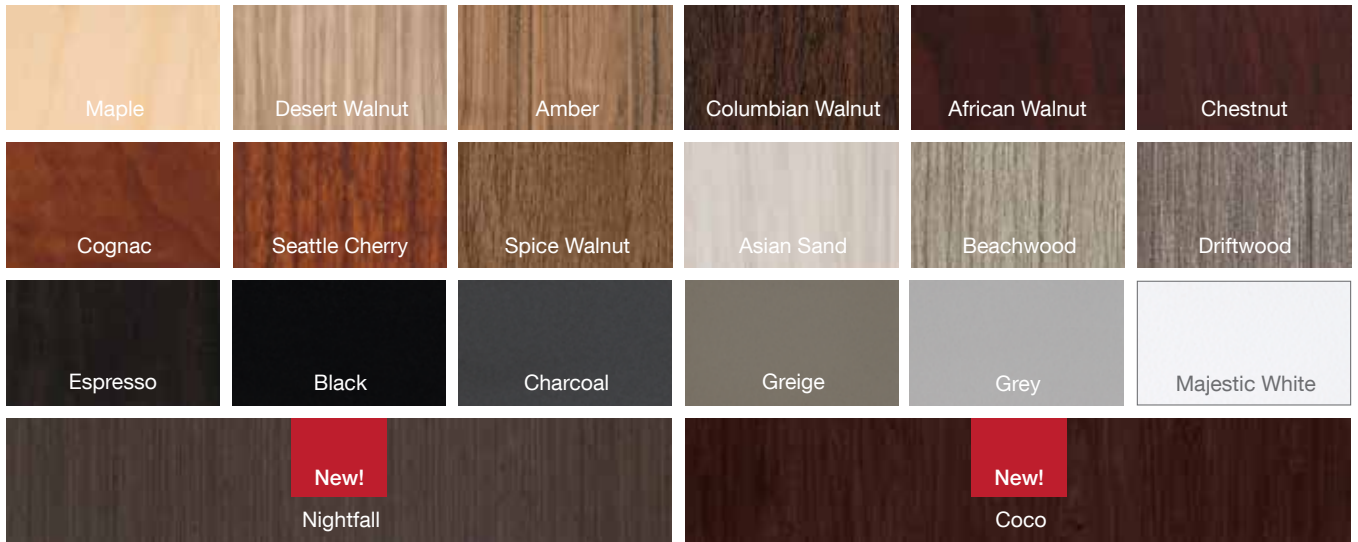

H7 (Silver)

H8 (Silver)

H9 (Silver)

H10S (Silver)

H10B (Black)

H11 (Silver)

H13 (Silver)

H14 (Silver)

H30 (Silver)

Grommets

MMGR234S
Silver Grommet

MMGR234B
Black Grommet

Task Lighting (Hutch Accessories)

MCTSKLTX
One Tasklight, and One Grommet

Drawer Interior

9-Ply Birch Wood | Full Extension

Maverick Color Options

Tackboard Fabric Options

Anchorage 2335 / Standard

Cape Cod 3073

Tempest 2120

Metro 3077

Metallation 5118

Sprite 2671