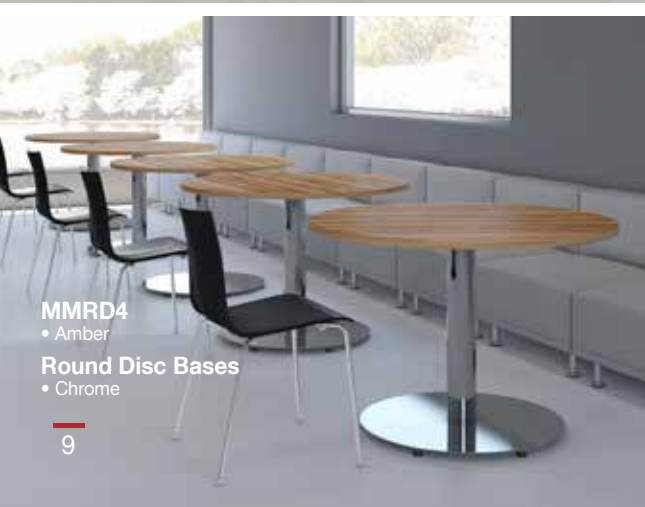

MMRD4

- Amber

Round Disc Bases

- Chrome