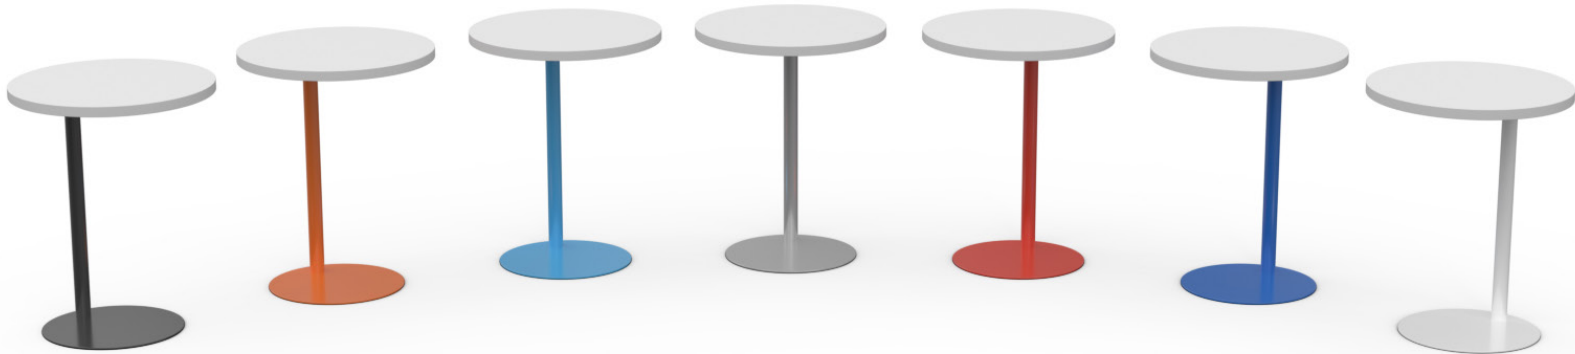

## PRODUCT DETAILS

- Made in the USA at state of the art facilities in California and Ohio
- Tops are available in 20 TFM colors
- Metal Bases are available in 4 bright colors as well as silver, black and white
- Lead Time: 15 days

#### Laptop Metal Base Round, Silver (for 20" Round & Square top)

Model#	Depth	Width	Height	Color	Weight	Cube	Price
MMLEGLTR14	14"	14"	24 3/8"	Silver	14	4	\$615

Top and base ships assembled. Max top size 20". Weight limit 15lbs.  
 Upgrade leg color, no charge. Specify: MMULEGB Black • MMULEGW White • MMULEGR Red,  
 MMULEGO Orange • MMULEGLB Light Blue • MMULEGDB Dark Blue.  
 Steel Column Diameter 1 1/2" and plate size 6"x8". Column base and mgt. plate is bolted.