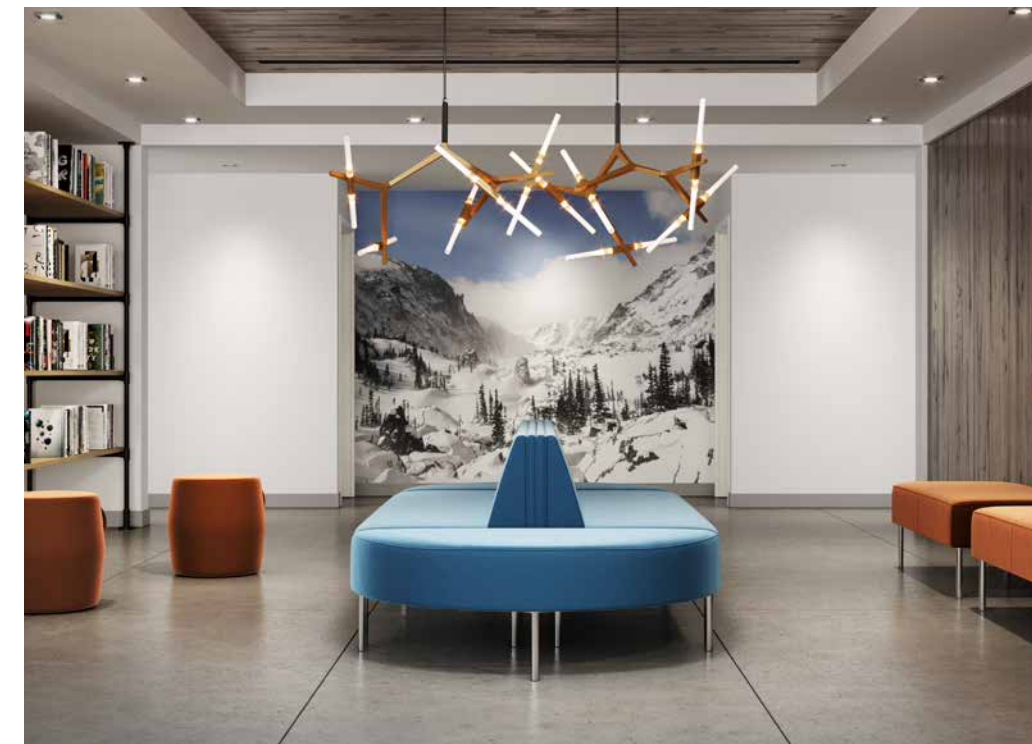

Greet Interactions in Style.

Whether you're looking to express your casual or sophisticated side, KickStart features a versatile offering of functional, yet tailored pieces that allow you to effortlessly outfit a range of design styles.

Create a welcoming front entrance, lay out a cohesive lobby, or bring coziness to a library or gathering spot. KickStart packages great looks with practicality to meet the needs of today's multi-use spaces.