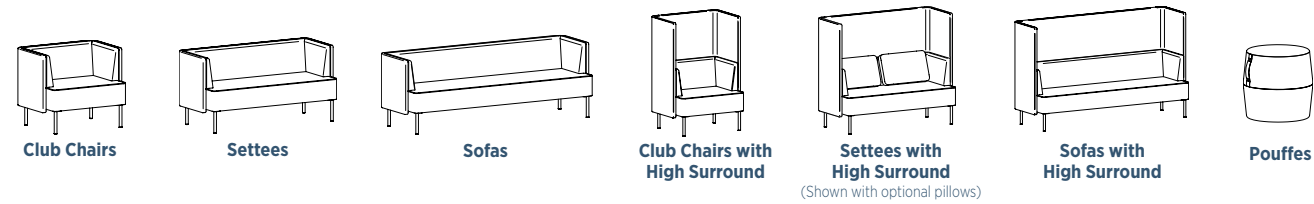

Statement of Line:

Standard Components