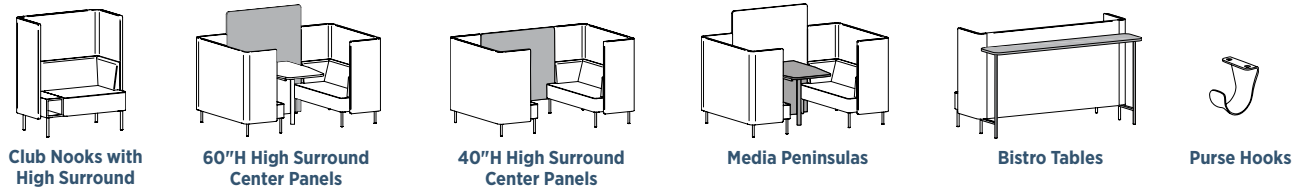

Statement of Line:

Standard Components