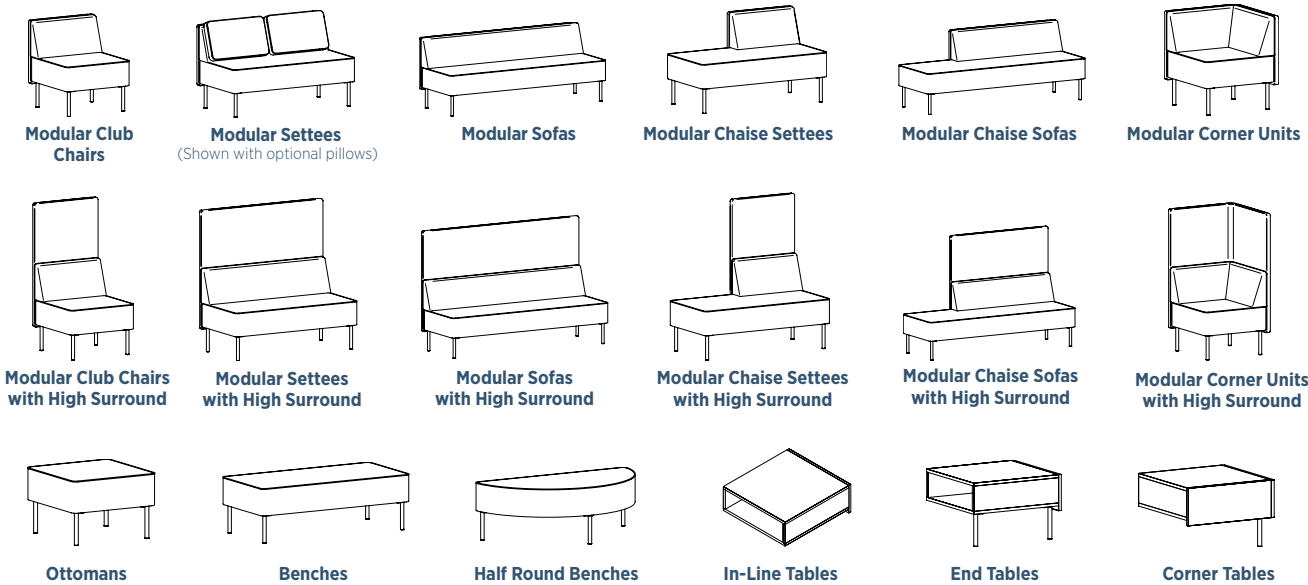

Modular Components