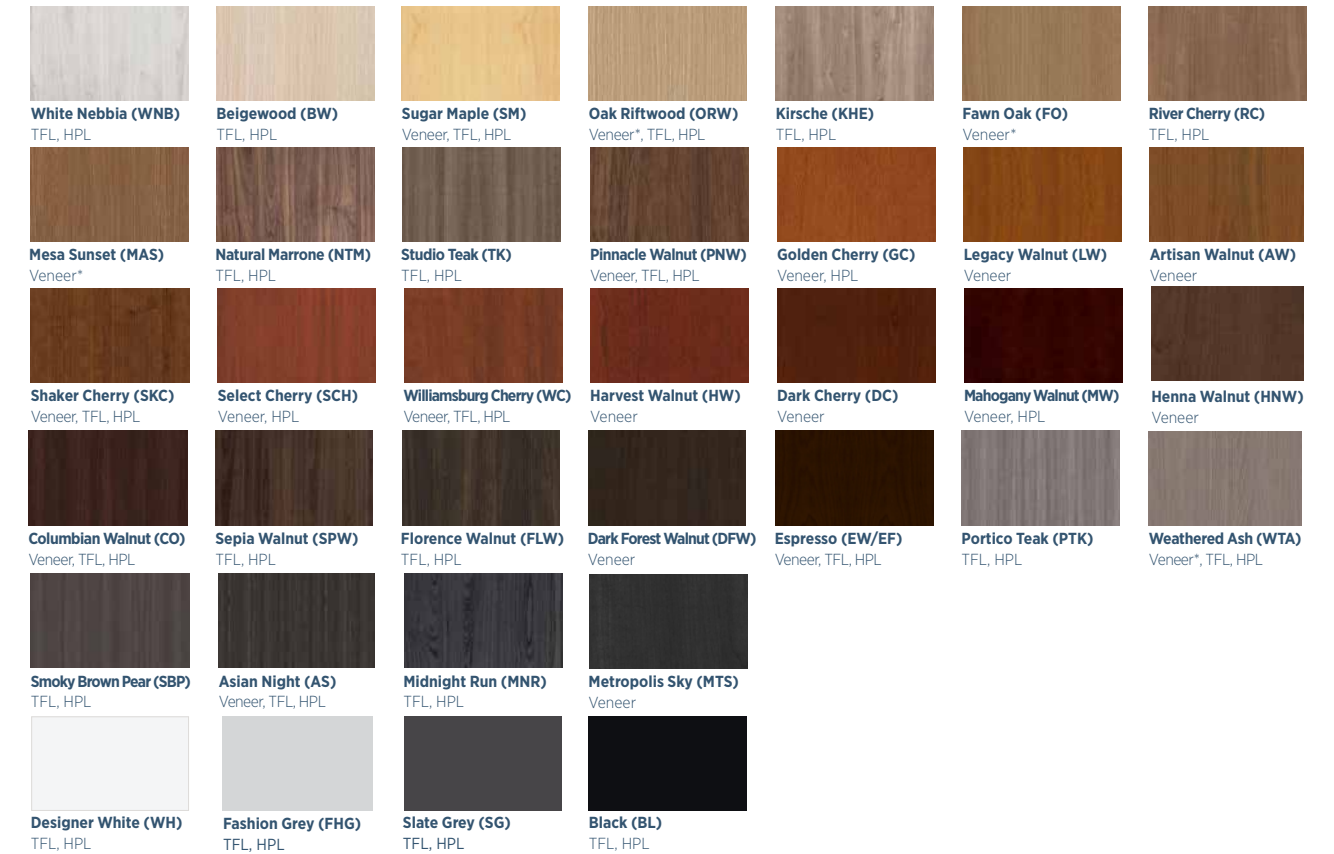

Veneer and Laminate Options

Our veneer casegoods feature our UV top finish, UVAdvantage. The result is a low-emitting finish that provides exceptional depth, clarity, durability and chemical resistance throughout the life of the product.