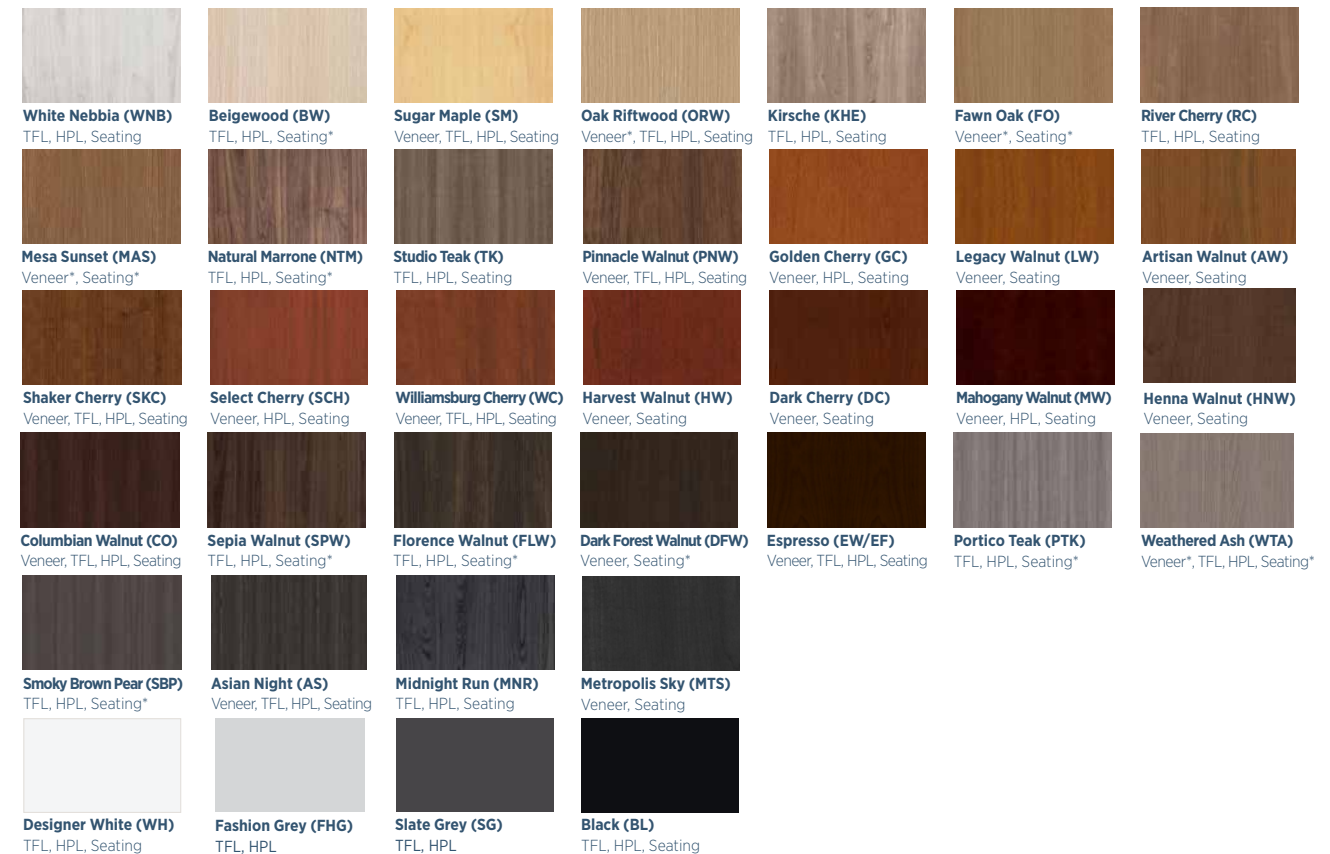

Finishes + Laminates