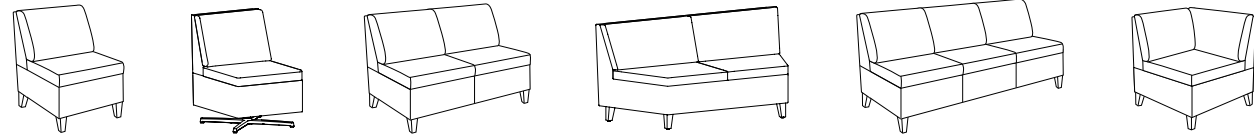

Use bistro/stadium tables to provide multi-layer seating. Add power and data ports to keep users connected. Specify arm caps for high-traffic areas. The options abound.

Bring The Workplace Together.

Isla's strength is in the flexibility and broad range of usage. Outfit a private office with soft seating. Connect a team to foster productivity. Delineate space in collaborative areas. Create a small meeting or huddle spot. Or simply add extra seating, and comfort, to shared spaces.

With options like Armless Club Chairs that swivel, Angled Settees that gang, Bistro/Stadium Tables, and more, it's simple to create spaces that give employees comfort while brainstorming, collaborating, touching down, or simply working on their own.

Add tablet arms, ottomans, pouffes, stools, and marker boards to provide a fully functioning space that keeps employees productive and business moving.

Statement of Line

Club Chair, 2 Arms: 379
 Settee, 2 Arms: 3792
 Sofa, 2 Arms: 3793
 Club Chair, 1 Arm: 379L & 379R
 Settee, 1 Arm: 3792L & 3792R
 Sofa, 1 Arm: 3793L & 3793R

Club Chair, Armless: 379N
 Swivel Club Chair, Armless: 379NS
 Settee, Armless: 3792N
 45° Angled Settee, Armless: 3792-45C
 Sofa, Armless: 3793N
 Corner Unit: 379-90C

Single Bench: 378SB
 Double Bench: 3782DB
 Single Ottoman: 379SO
 Double Ottoman: 3792DO