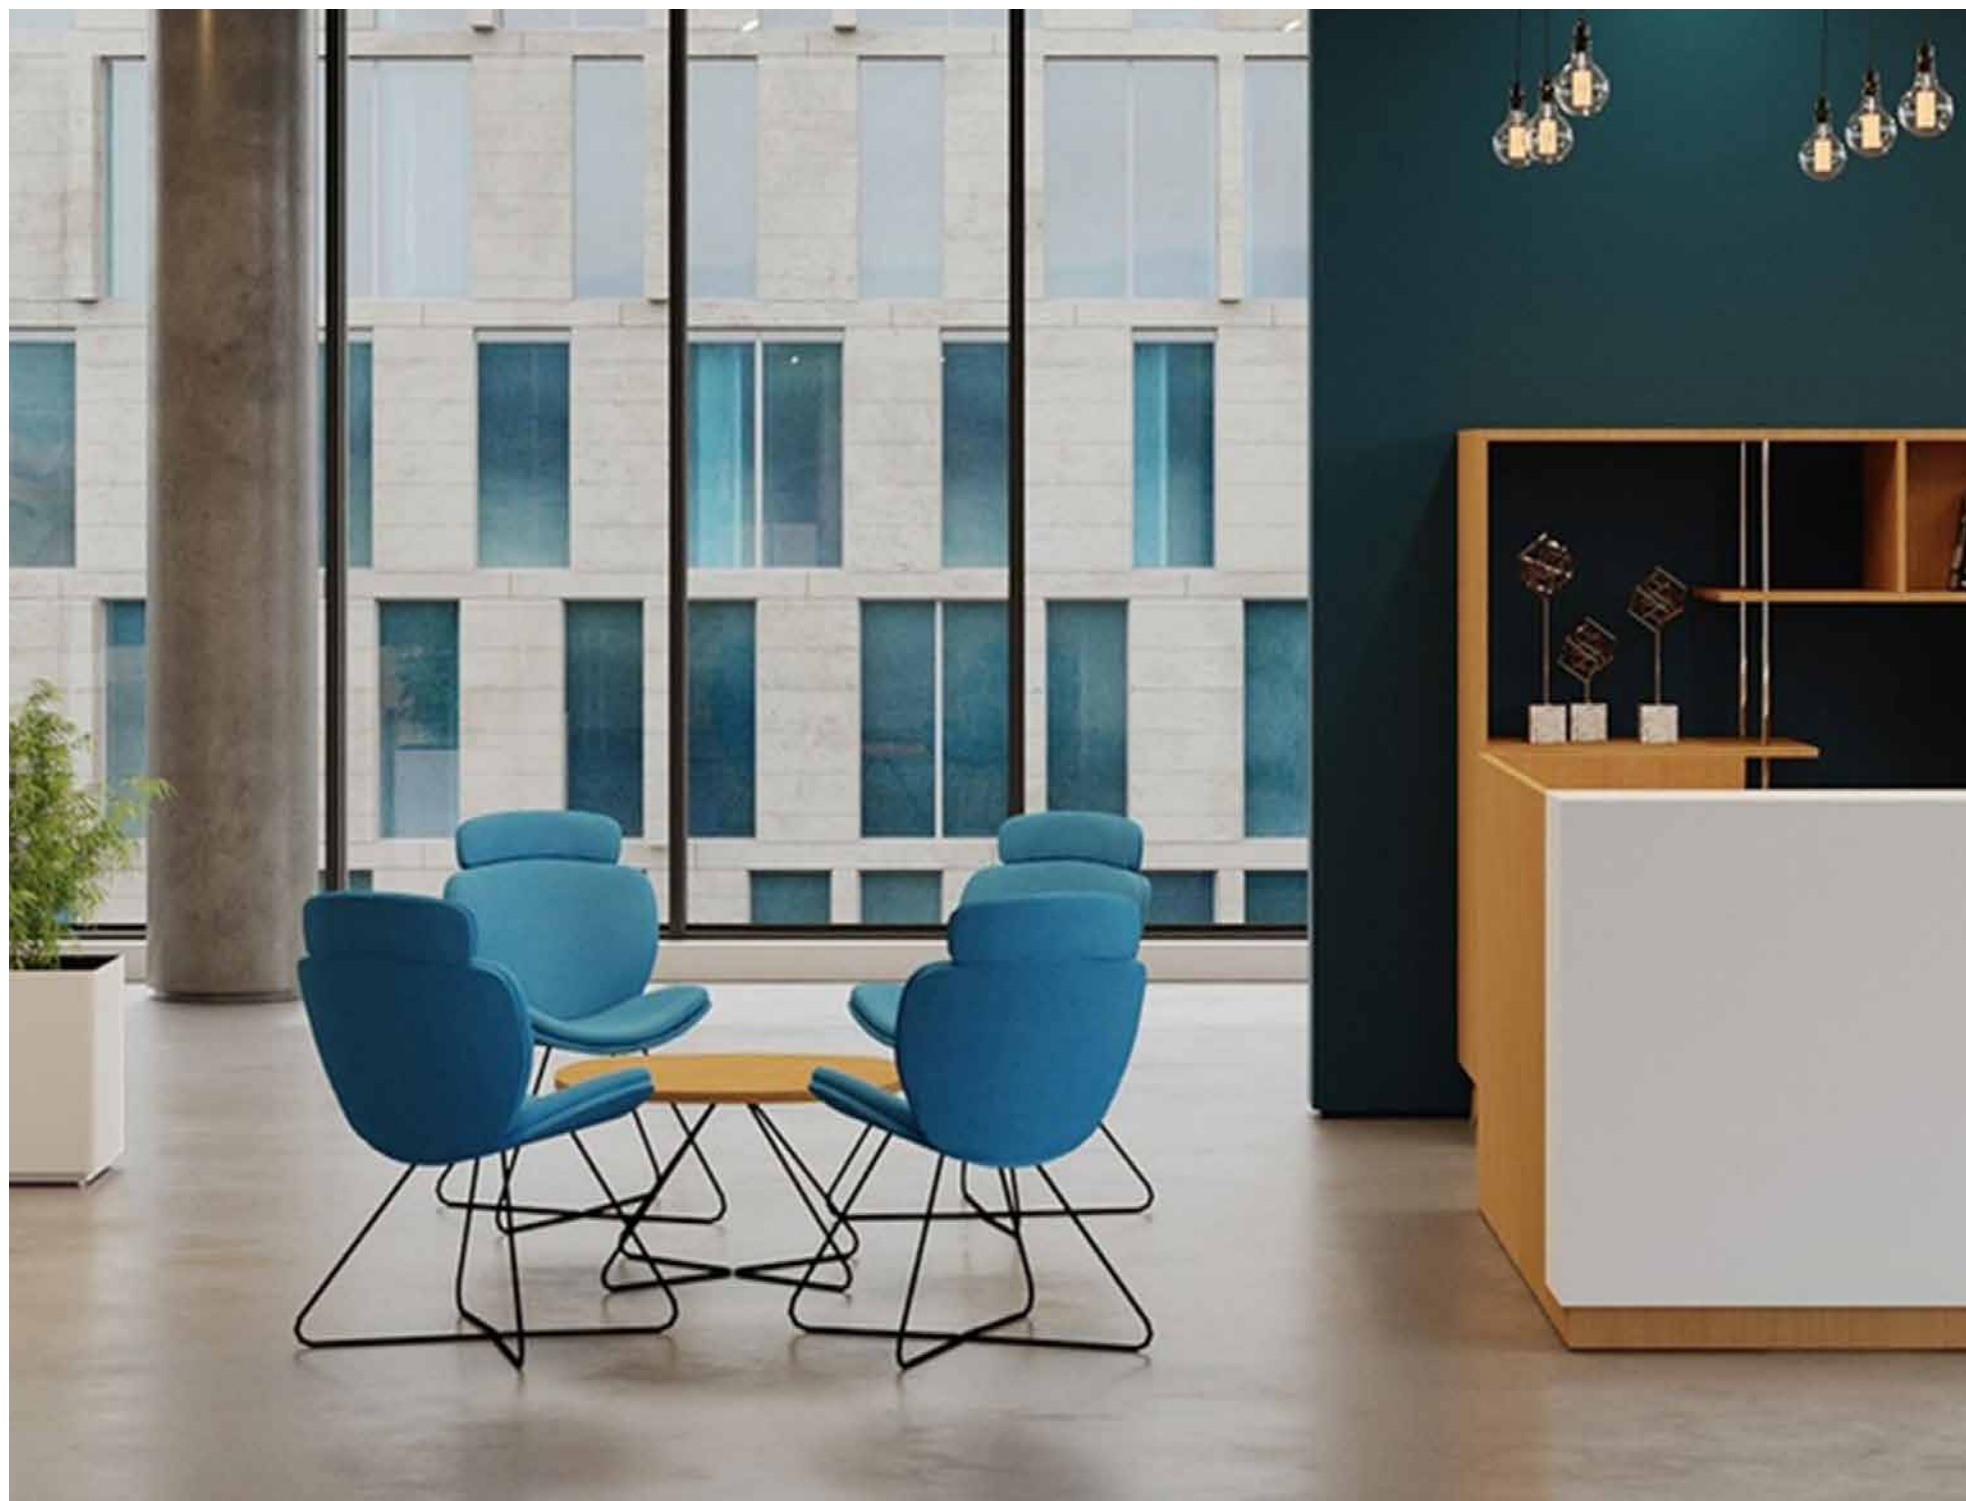

Spirit

Developed by Edge Design, the Spirit collection capitalizes on versatility and comfort.

Indiana
FURNITURE
in partnership with
edge design

A COLLECTION OF APPEALING COMFORT.

The Spirit Collection, designed by UK-based Edge Design, embodies clean lines and soft curves to provide a modern, yet comfortable solution for all your seating needs.

And with Spirit, the choice is yours:

- Select from six back styles: Spirit Lite, Spirit Lite with Headrest, Spirit, Spirit Wood, Spirit Lounge, and Spirit High Back Lounge
- Available with up to five different bases with each back style: Wireframe, 4-Star with Glides, 5-Star with Pneumatic Height Adjustment, 4-Star Wood, and Rocker
- An expansive assortment of single or contrasting graded-in and contract upholsteries
- Complementing Square and Round Occasional Tables in a broad range of laminates

Curve Appeal.

The entire Spirit Collection provides a refined and inviting design, and capitalizes on versatility and comfort.

Seated tranquility with a curve for relaxed softness, Spirit provides a supportive hug to users. And with the variety of base and seat options, which have the ability for single or contrasting upholsterys, finding the perfect look and fit is effortless.