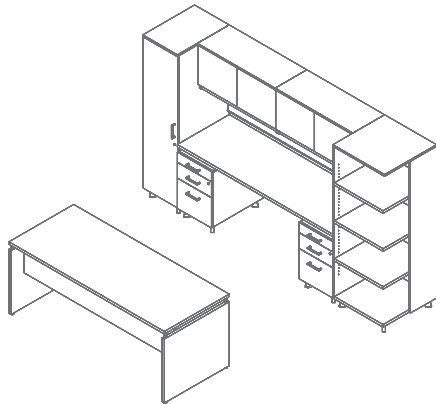

GR1

Qty	Model No.	Description
1	GRN3072	Desk Shell Rectangular Top 1/2 Mod Panel 30Dx72Wx29H (1-stabilizer bar GRSB72)
1	GRUMOD__	Upgrade Modesty to HPL Metallic or Bright Color (optional)
1	GRRW2472	Rectangular Top Square Corners 24Dx72Wx1H
2	GRSB66	Stabilizer Bar 50"W (For GRRW2472)
2	GRPEDE24	Support Pedestal P/B/F Top w/ Spacers 24Dx16Wx28H (H10S Silver Handles)
1	GRSTS2465L	Single Storage Cabinet Left Door 24Dx16Wx65H (H10S Silver Handles)
1	GRBCC2465R	Corner Bookcase Right 24Dx24Wx65H
2	GRCFOHD36	Wallmount Cabinet 2-Hinged Doors w/ Facia 14³/₄Dx36Wx18¹/₂H
1	MMTKBD72	Tackboard 1Dx72Wx14³/₄H (Wallmount)
1	Fabric Upcharge	Underground 2967 25% Up (choice of fabric color is optional)