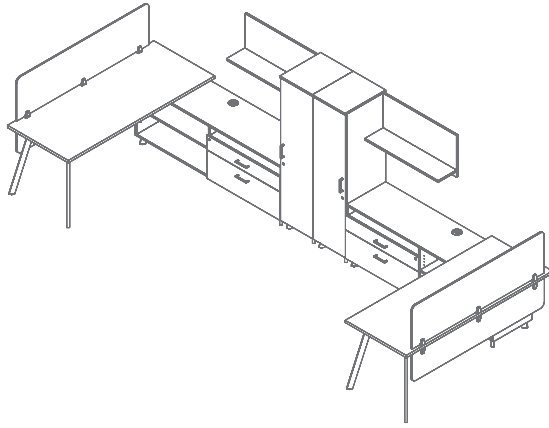

GR6

Qty	Model No.	Description
2	GRRW3072	Rectangular Top Square Corners 30Dx72Wx1H
2	GOTL30	Tapered Metal Leg 30Dx2Wx28H
2	GRPSMB7218	Makerboard Privacy Screen 1/2Dx65Wx18⁵/₈H
2	GRPSHP7212	HPL Modesty Panel 3/4Dx65Wx12⁵/₈H
4	GRSB72	Stabilizer Bar 56"W (For GRRW3072 two ea.)
1	GRSSBL2072R	Support Low Credenza Right Box/Lat File/Left Bookcase Top w/ Spacers 20Dx72Wx26¹/₈H (H10S Silver Handles)
1	GRSSBL2072L	Support Low Credenza Left Box/Lat File/Right Bookcase Top w/ Spacers 20Dx72Wx26¹/₈H (H10S Silver Handles)
1	GRSTS2065R	Single Storage Cabinet Right Door 20Dx16Wx65H (H10S Silver Handles)
1	GRSTS2065L	Single Storage Cabinet Left Door 20Dx16Wx65H (H10S Silver Handles)
2	GRCFOS36	Wallmount Shelf w/ Back Panel 11Dx36Wx17³/₄H (shelf 10D)