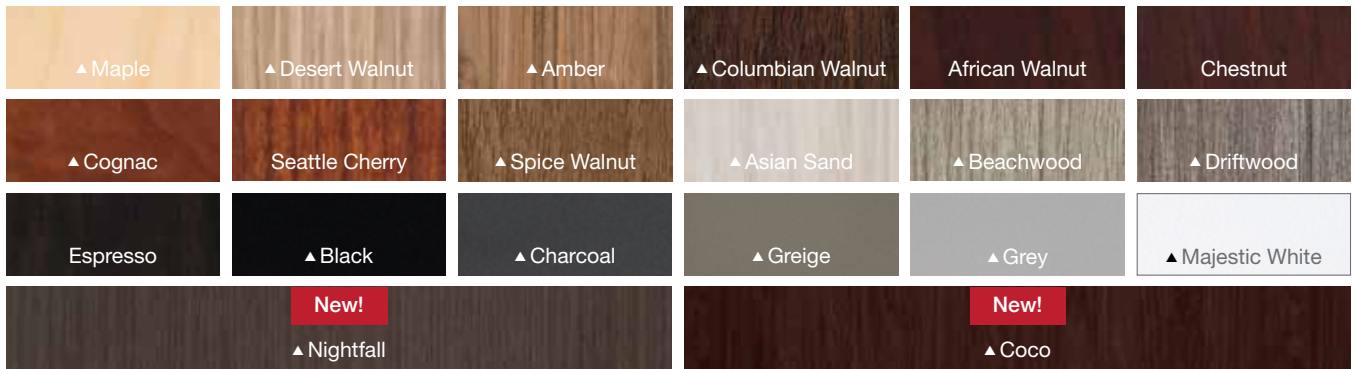

Edgebanding on Writeable Surface Matches the Color of the Top

NEW Feature

- Silver
- White
- Blue
- Red
- Orange

Gravity Series | GR6

Tops : Amber | Markerboard Privacy Screens : Blue w/ Amber Edge | HPL Modesty Panels : Starry Night w/ Mount Clips Silver
 Low Credenzas & Single Storage Cabinets : Majestic White | Drawer/Door Fronts : Amber | H10S Silver Handles
 Wallmount Shelves : Majestic White | Spacers, Tapered Metal Legs & Tapered Feet : White

Power Grommet Silver
(GRPRGR3S)

NEW Feature

Power Grommet Black
(GRPRGR3B)

For desks, credenzas and worksurfaces

Gravity Color Options

TFM Color Options (**15** DAYS)

Colors shown with ▲ indicates standard availability of HPL Matte.

HPL Modesty & Privacy Panel Bright Color Options (**20** DAYS)

Anchorage 2335

Tackboard/Tackable Fabric Options (**15** DAYS)

Cape Cod 3073

Tempest 2120

Metro 3077

Metallation 5118

Sprite 2671

Cadence 5595

Phrase 9508

NEW Feature

Metal Leg Color Options (**15** DAYS)

Metal Leg Bright Color Options (**20** DAYS)

NEW Feature

Markerboard Privacy Screens Color Options (**20** DAYS)

Colors, fabrics and renderings are approximations.