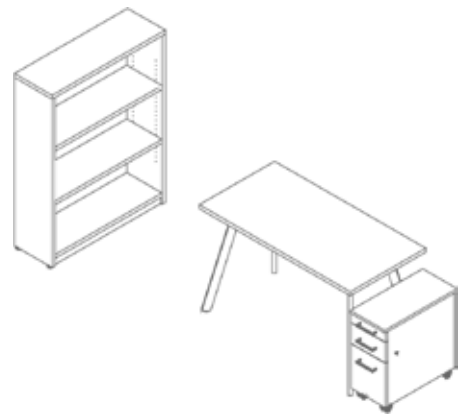

Gravity & Maverick Complete Series | GR7

Top : Majestic White | Tapered Metal Legs : Light Blue
Bookcase & Slim Mobile Pedestal : Majestic White
Drawer Fronts : Amber | H10S Silver Handles

GR7

Qty	Model No.	Description
1	GRRW2448	Rectangular Top Square Corners 24Dx48Wx1H
2	GROTL24	Tapered Metal Leg 24Dx2Wx28H
1	MCPEDSX	Slim Mobile Pedestal P/B/F 23Dx10¹/₂Wx24H (H10S Silver Handles)
1	MCBC3648	Bookcase 2-Adj Shelves 12Dx36Wx48H