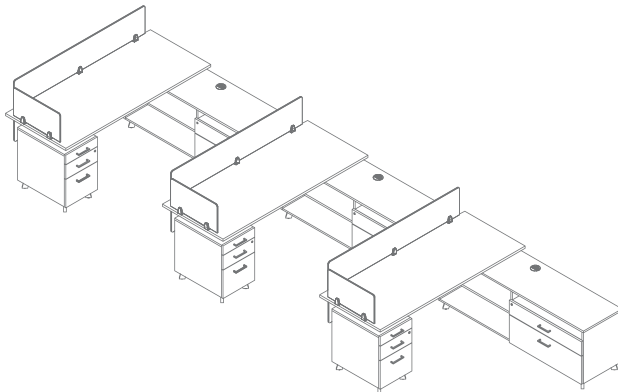

GR5R

Qty	Model No.	Description
3	GRRW3072	Rectangular Top Square Corners 30Dx72Wx1H
3	GRPEDE24	Support Pedestal P/B/F Top w/ Spacers 24Dx16Wx28H
3	GRSSBL2472R	Support Low Credenza Right Box/Lat File/Left Bookcase Top w/ Spacers 24Dx72Wx26¹/₈H (H10S Silver Handles)
6	GRSB66	Stabilizer Bar 50"W (For GRRW3072 two ea.)
3	GRPSF7212	Frosted Acrylic Privacy Screen 3/8Dx65Wx12⁵/₈H
3	GRPSF7212	Frosted Acrylic Modesty Panel 3/8Dx65Wx12⁵/₈H
3	GRPSF3012	Frosted Acrylic Privacy Screen 3/8Dx23Wx12⁵/₈H