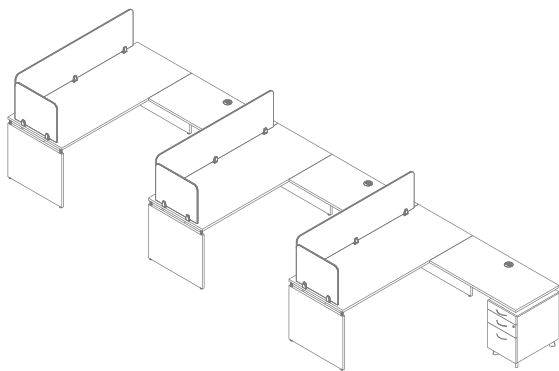

Truffle 3050

Shale 3070

Sprout 3020

Marine 3030

Cayenne 3040

Poolside 3031

GR2R

Qty	Model No.	Description
3	GRN3072	Desk Shell Rectangular Top 1/2 Mod Panel 30Dx72Wx29H (1 stabilizer bar GR SB72 ea.)
3	GRRE2448R	Return Rectangular Top No Modesty, Right P/B/F 24Dx48Wx29H (H3S Silver Handles)
3	GRPSTB7218	Tackable Fabric Privacy Screen 1/2Dx65Wx18 ⁵ / ₈ H
3	GRPSTB3018	Tackable Fabric Privacy Screen 1/2Dx23Wx18 ⁵ / ₈ H