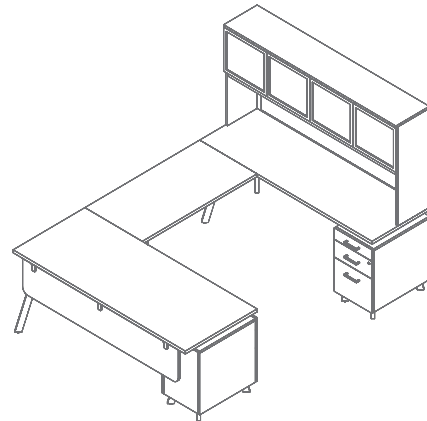

GR4R

Qty	Model No.	Description
1	GRRW3072	Rectangular Top Square Corners 30Dx72Wx1H
1	GROTL30	Tapered Metal Leg 30Dx2Wx28H
1	GRPEDE24	Support Pedestal P/B/F Top w/ Spacers 24Dx16Wx28H (H10S Silver Handles)
2	GRSB72	Stabilizer Bar 56"W (For GRRW3072)
1	GRPSHP7212	HPL Modesty Panel 3/4Dx65Wx12 ⁵ / ₈ H
1	GRRRW2448	Rectangular Bridge Top 24Dx48Wx1H
1	GRSPL28	Single Post Metal Leg 2Dx1Wx28H Center Support (For GRRRW2448)
1	GRRW2472	Rectangular Top Square Corners 24Dx72Wx1H
1	GROTL24	Tapered Metal Leg 24Dx2Wx28H
1	GRPEDE24	Support Pedestal P/B/F Top w/ Spacers 24Dx16Wx28H (H10S Silver Handles)
2	GRSB72	Stabilizer Bar 56"W (For GRRW2472)
2	GRGANG24	Connecting Hardware U-Shape/Bridge Top
1	GRH72WG	Hutch 4-Frosted Glass Doors w/ Facia 14Dx72Wx36H
1	MMTKBD66	Tackboard 1Dx66Wx14 ³ / ₄ H (For GRH72WG)
1	Fabric Upcharge	Underground 2967 25% Up (choice of fabric color is optional)