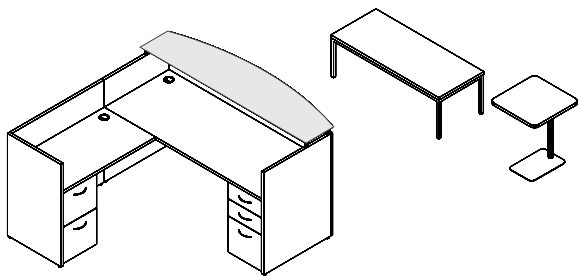

GR9L

Qty	Model No.	Description
1	GRCAX3072L	Reception L-Unit Left Return FF/Desk BBF, Fan Countertop w/ Clear Glass 30/36Dx72W - 24Dx42Wx42H (H3S Silver Handles)
1	MMCT204816W	Coffee Table w/ Square Metal 4-Legs White, 20Dx48Wx16H
1	MMSQ20	Square Laptop w/ Radius Corners, 20Dx20Wx1H
1	MMLEGLTS15	Laptop Square Metal Base 15¹/₂Dx10¹/₂Wx24³/₈H

MARCH | 2023

Los Angeles | Cincinnati | Maverickdesk.com