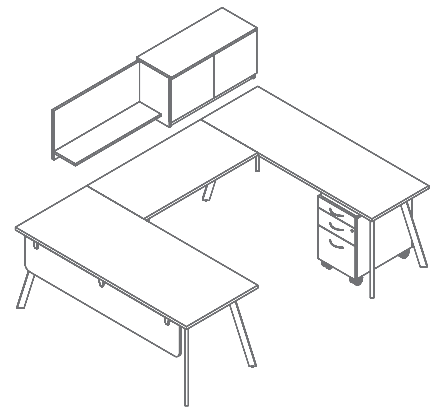

Gravity Series | GR3R

Tops & Mobile Pedestal : Majestic White | TFM Modesty & Drawer Fronts : Desert Walnut
Tapered Metal Legs : Light Blue | H3S Silver Handles | Modesty Mount Clips : Silver
Wallmount Cabinet & Shelf : Desert Walnut | Door Fronts : Majestic White

NEW Feature
Metal Leg
Color Options

- ☐ Silver
- ☐ Black
- ☐ White
- ☐ Red
- ☐ Orange
- ☒ Dark Blue
- ☐ Light Blue

GR3R

Qty	Model No.	Description
1	GRRW3072	Rectangular Top Square Corners 30Dx72Wx1H
2	GROTL30	Tapered Metal Leg 30Dx2Wx28H
2	GRSB72	Stabilizer Bar 56"W (For GRRW3072)
1	GRPSW7212	TFM Privacy Modesty Panel 3/4Dx65Wx12⁵/₈H
1	GRRRW2448	Rectangular Bridge Top 24Dx48Wx1H
1	GRSPL28	Single Post Metal Leg 2Dx1Wx28H Center Support (For GRRRW2448)
1	GRRW2472	Rectangular Top Square Corners 24Dx72Wx1H
2	GRSB72	Stabilizer Bar 56"W (For GRRW2472)
2	GROTL24	Tapered Metal Leg 24Dx2Wx28H
2	GRGANG24	Connecting Hardware U-Shape/Bridge Top
1	GRPEDEX24	Mobile Pedestal P/B/F w/ Casters 24Dx16Wx26¹/₈H (H3S Silver Handles)
1	GRCFOHD36	Wallmount Cabinet 2-Hinged Doors w/ Facia 14³/₄Dx36Wx18¹/₂H
1	GRCFOS36	Wallmount Shelf w/ Back Panel 11Dx36Wx17³/₄H (Shelf 10D)