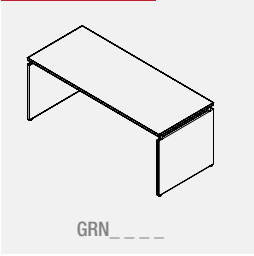

GR8

Qty	Model No.	Description
1	APRE48120	Rectangular Conf Table Top, Sq. Corners 48Dx120Wx1 ³ / ₄ H
2	GROTL24	Tapered Metal Leg 24Dx2Wx28H (GRULEGB)
1	MMLEGMP1324WD	Sq. Panel Base w/ End Access Door & Plinth Base 13Dx24Wx28H
1	MMCUT3	Base Notch Out For Power Management Unit MMRPMU16S
2	APWMT	Wire Management Trough Box
1	MMRPMU16S	Metal Reef Power Management Unit, Silver
1	MCHDBC2072	Buffet Credenza 4-Box Drawers/4-Hinged Doors 20Dx72Wx36H (H10S Silver Handles)

Statement of Line

Desks

Credenzas

Worksurfaces

Bridges

Returns

Supporting Pedestals

Supporting Low Credenzas