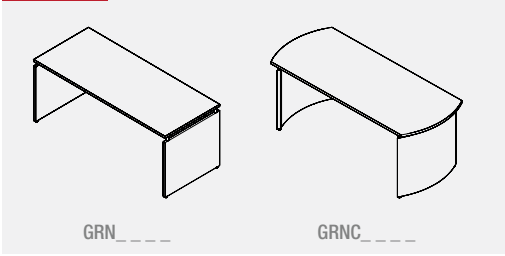

Statement of Line

Desks