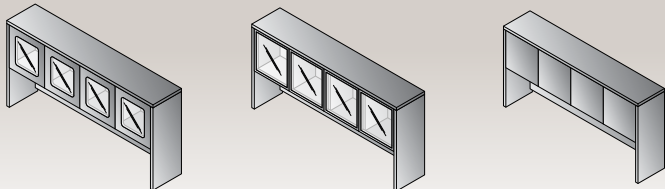

HUTCHES

LODxxx-41
Overhead with Wood/Glass
Doors
71"x14"x36"
CU:4.9 WT:118
Consists of:
LOD-44H & NAP-4DC
List Price: **$810**

LODxxx-42
Overhead with
Aluminum/Glass Doors
71"x14"x36"
CU:5.1 WT:114
Consists of:
LOD-44H & NAP-4DG
List Price: **$830**

LODxxx-44
Overhead with
Wood Doors
71"x14"x36"
CU:4.8 WT:119
Consists of:
LOD-44H & NAP-4DW
List Price: **$745**

LOD-55-xxx
2-Shelf Bookcase
30"x12"x29"
CU:1.8 WT:47
List Price: **$385**

LOD-53-xxx
Open Hutch
30"x12"x36"
CU:1.8 WT:55.0
List Price: **$300**