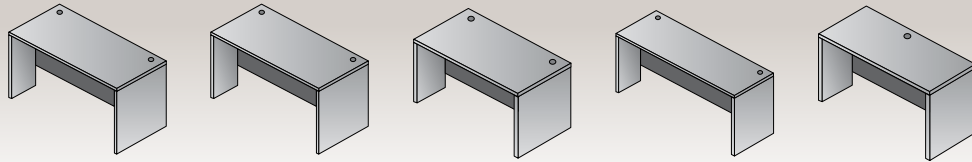

Lodi

January
2023

Espresso

Urban Walnut

DESKS

LOD-01-xxx
Desk Shell
71"x35"x29"
CU:4.28 WT:118
List Price: **\$555**

LOD-101-xxx
Desk Shell
71"x30"x29"
CU:3.64 WT:106
List Price: **\$530**

LOD-02-xxx
Desk Shell
66"x30"x29"
CU:3.39 WT:95
List Price: **\$485**

LOD-03-xxx
Desk Shell
60"x30"x29"
CU:3.09 WT:90
List Price: **\$450**

LOD-22-xxx
Desk Shell
45"x24"x29"
CU:2.37 WT:62
List Price: **\$340**

RETURNS

LOD-45-xxx
Return Shell
48"x24"x29"
CU:1.99 WT:55
List Price: **\$330**