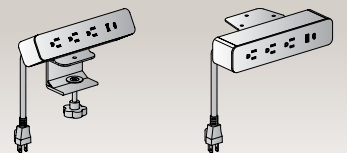

ACCESSORIES

PM5311B Black
PM5311W White
Power Charger
Clamp-Mount
Includes: USB Type-C,
USB Type-A & (3) A/C plugs
Fits 1/2" - 1 1/2" surfaces
CU:0.22 WT:3
List Price: **$275**

PM8311B Black
PM8311W White
Power Charger
Undersurface Mount
Includes: USB Type-C,
USB Type-A & (3) A/C plugs
CU:0.22 WT:3
List Price: **$275**