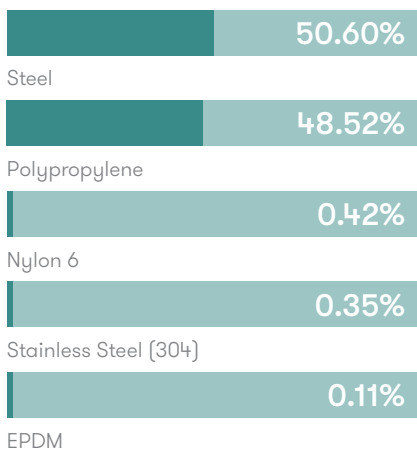

Recycled Content

Contains up to 25.50% of Recycled Material

Recyclability

The range is 100% recyclable

100%

Finish Options

Steel frames are finished in Polished Chrome

Plastic components are available in White as Snow, Blue Skies, Slate Gray, and Back to Black

Plastic/PU Finishes

Back to Black

Slate Gray

Blue Skies

White as Snow

Metal Finishes

Polished Chrome

Note: Color images are for reference only. Please verify with actual color sample.