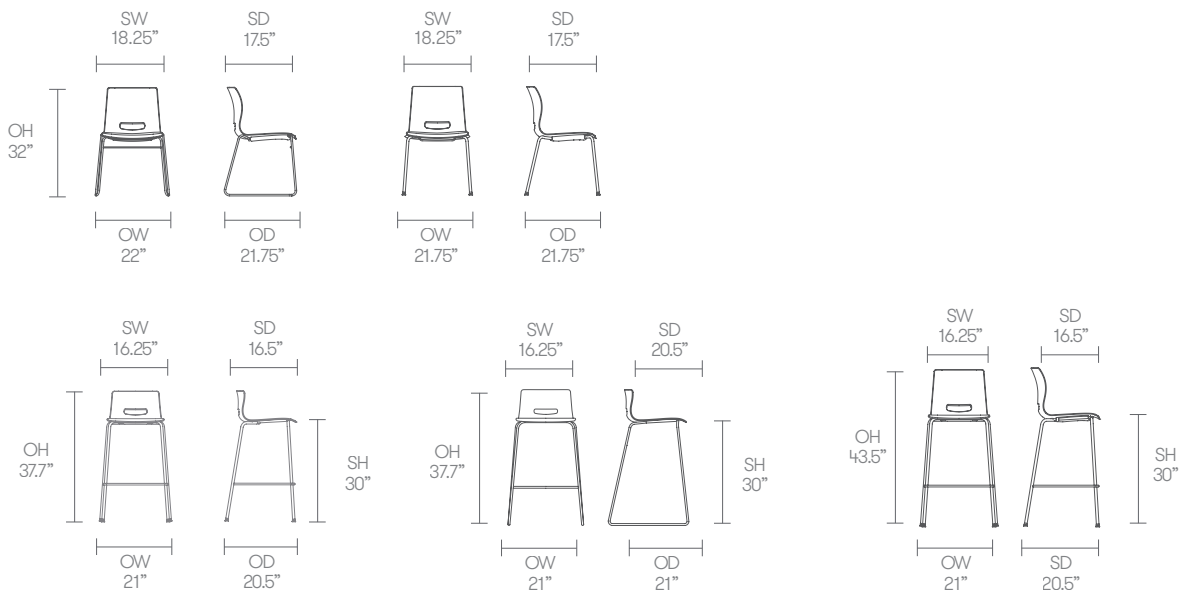

Standard Features

- (* - Selected models only)
- Stacks up to 25 high*
- Plastic shell
- Wire frame*
- Tubular steel frame*
- Upholstered seat*
- Plastic glides*
- Plastic self-leveling glides*

Optional Features

- Plastic linking glides*
- Plastic self-leveling glides with felt*
- Detachable writing tablet*
- Chair trolley
- Ribbed upholstered seat pad*
- Counter height stool option, seat height 24.5" (add CH to product code)*

Performance Standards

- EN 13761:2002
- BS4875:2007.1
- SCS-EC10.2-2007 Indoor Air Quality
- EN 15373:2007
- ANSI/BIFMA AX5.1:2002

Dimensions

Environmental Performance

Material Content

Components are constructed of the following